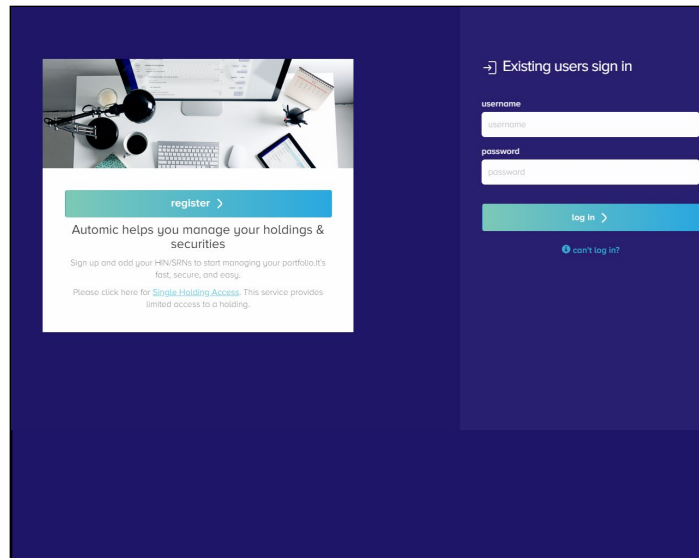

Registration

1. Log in or register at:
<https://investor.automic.com.au/#/home>