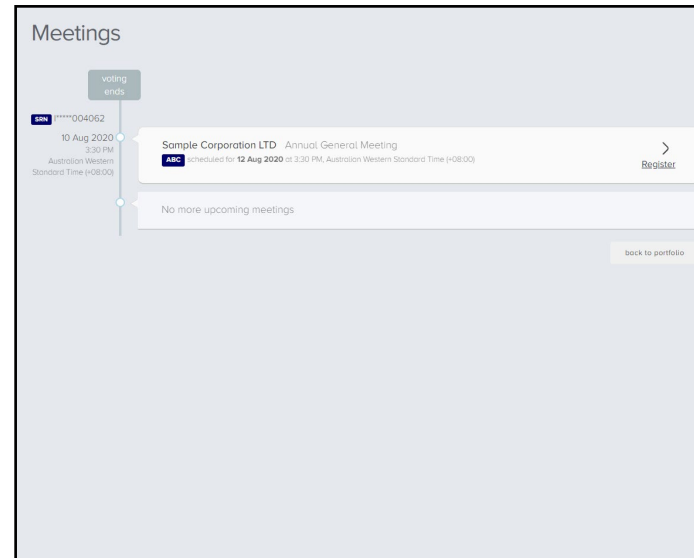

2. Click view and register your attendance for the meeting